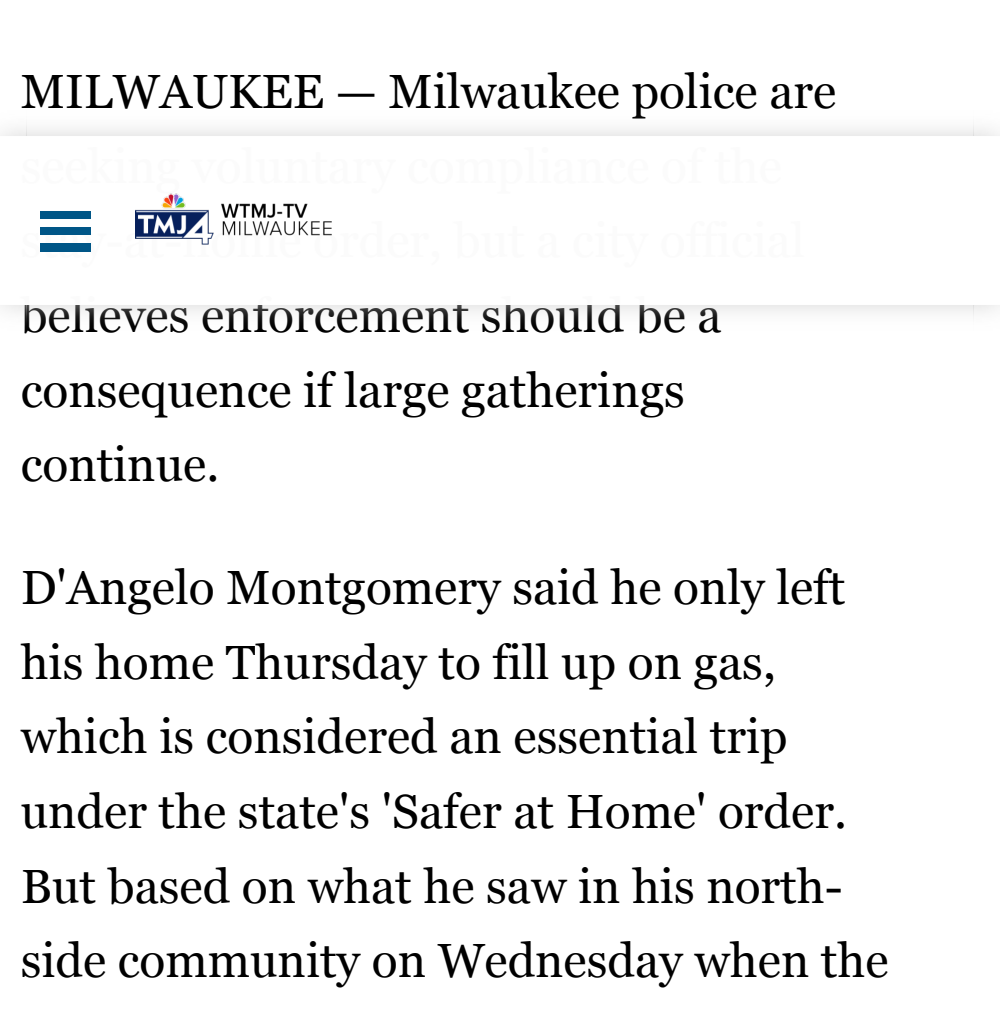

Milwaukee alderman warns residents to stop breaking stay-at-home order

A Milwaukee alderman is calling on Milwaukee police to start issuing citations for those caught gathering in large groups during the stay-at-home order.

By: **Ben Jordan**

Posted at 4:15 PM, Mar 26, 2020
and last updated 7:47 PM, Mar 26, 2020

MILWAUKEE — Milwaukee police are

believes enforcement should be a consequence if large gatherings continue.

D'Angelo Montgomery said he only left his home Thursday to fill up on gas, which is considered an essential trip under the state's 'Safer at Home' order. But based on what he saw in his north-side community on Wednesday when the order took effect, he could hardly notice a difference.

"Guys outside playing ball, kids running around crazy, just the usual like it's a summertime thing," Montgomery said.

- **Coronavirus in Wisconsin: Live Updates From Across the State** CLOSE

ADVERTISEMENT

Shop Your Local Total Wine Total Wine & More

- **CARRYOUT AND DELIVERY**
- **FULL COVERAGE: Coronavirus News And Resources You Can Use**

Alderman Russell Stamper said several supervisors with the Milwaukee Police Department reached out to him to share concerns about large gatherings on the north side. In this area, a majority of the city's coronavirus cases have been located.